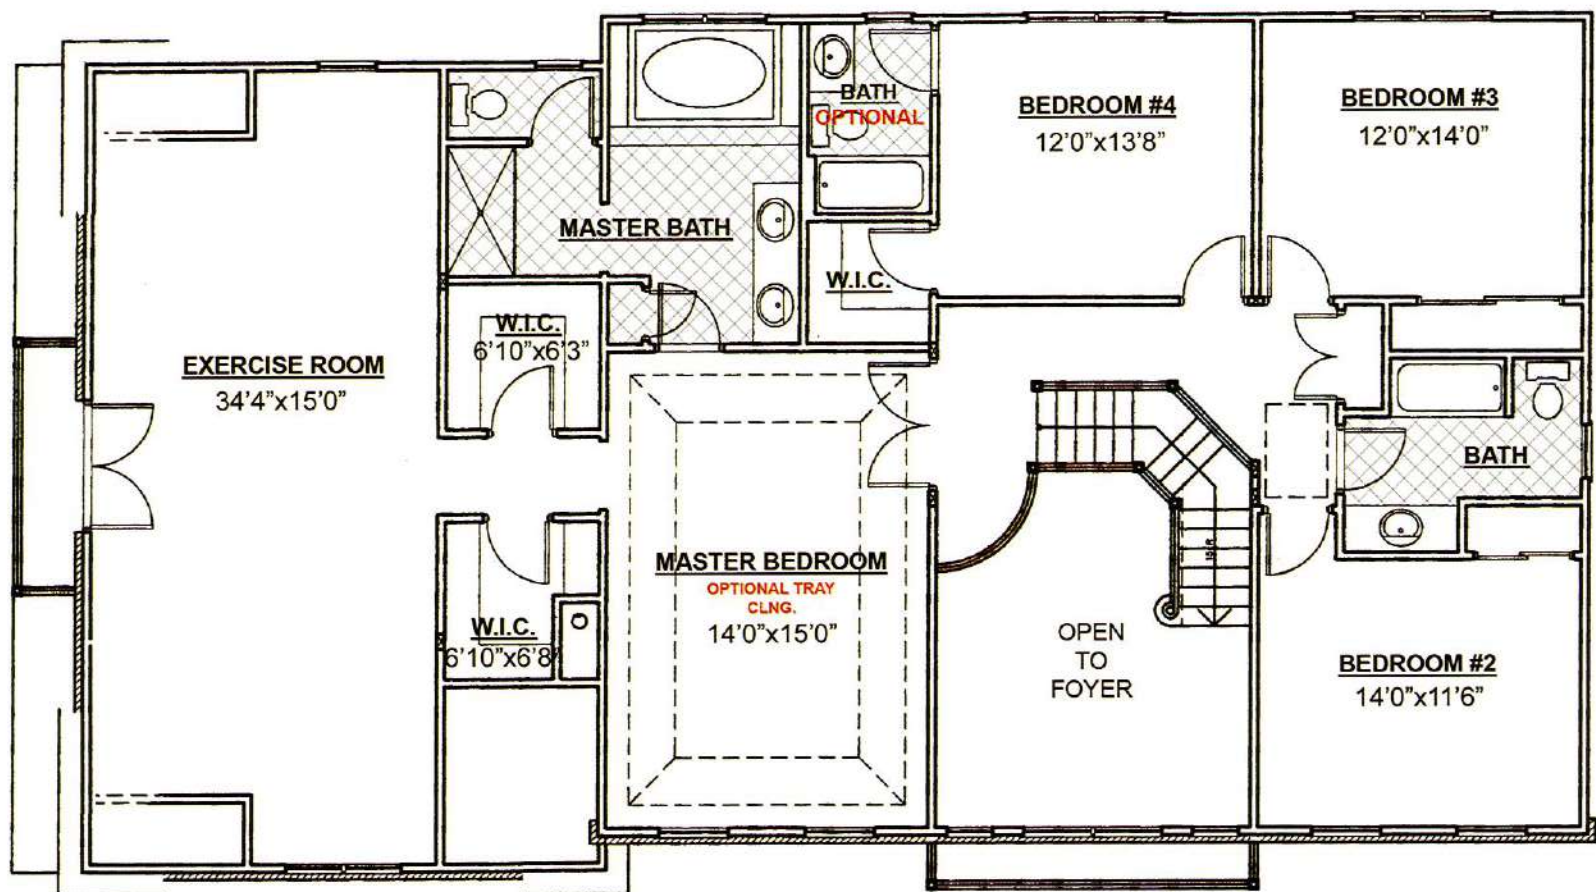

The Princeton

Artist Rendering

SCENIC RIDGE
At Lopatcong

**4 Bedrooms
2 1/2 Baths**

The Princeton

**Total Living Area
4088 S.F.
65'-8" x 36'-2"**

These floor plans are for marketing purposes only and may contain options not included in the model base price. Elevation details, colors and room dimensions are approximate and subject to field variation. We reserve the right to make changes in design, terms and products without notice or obligation.