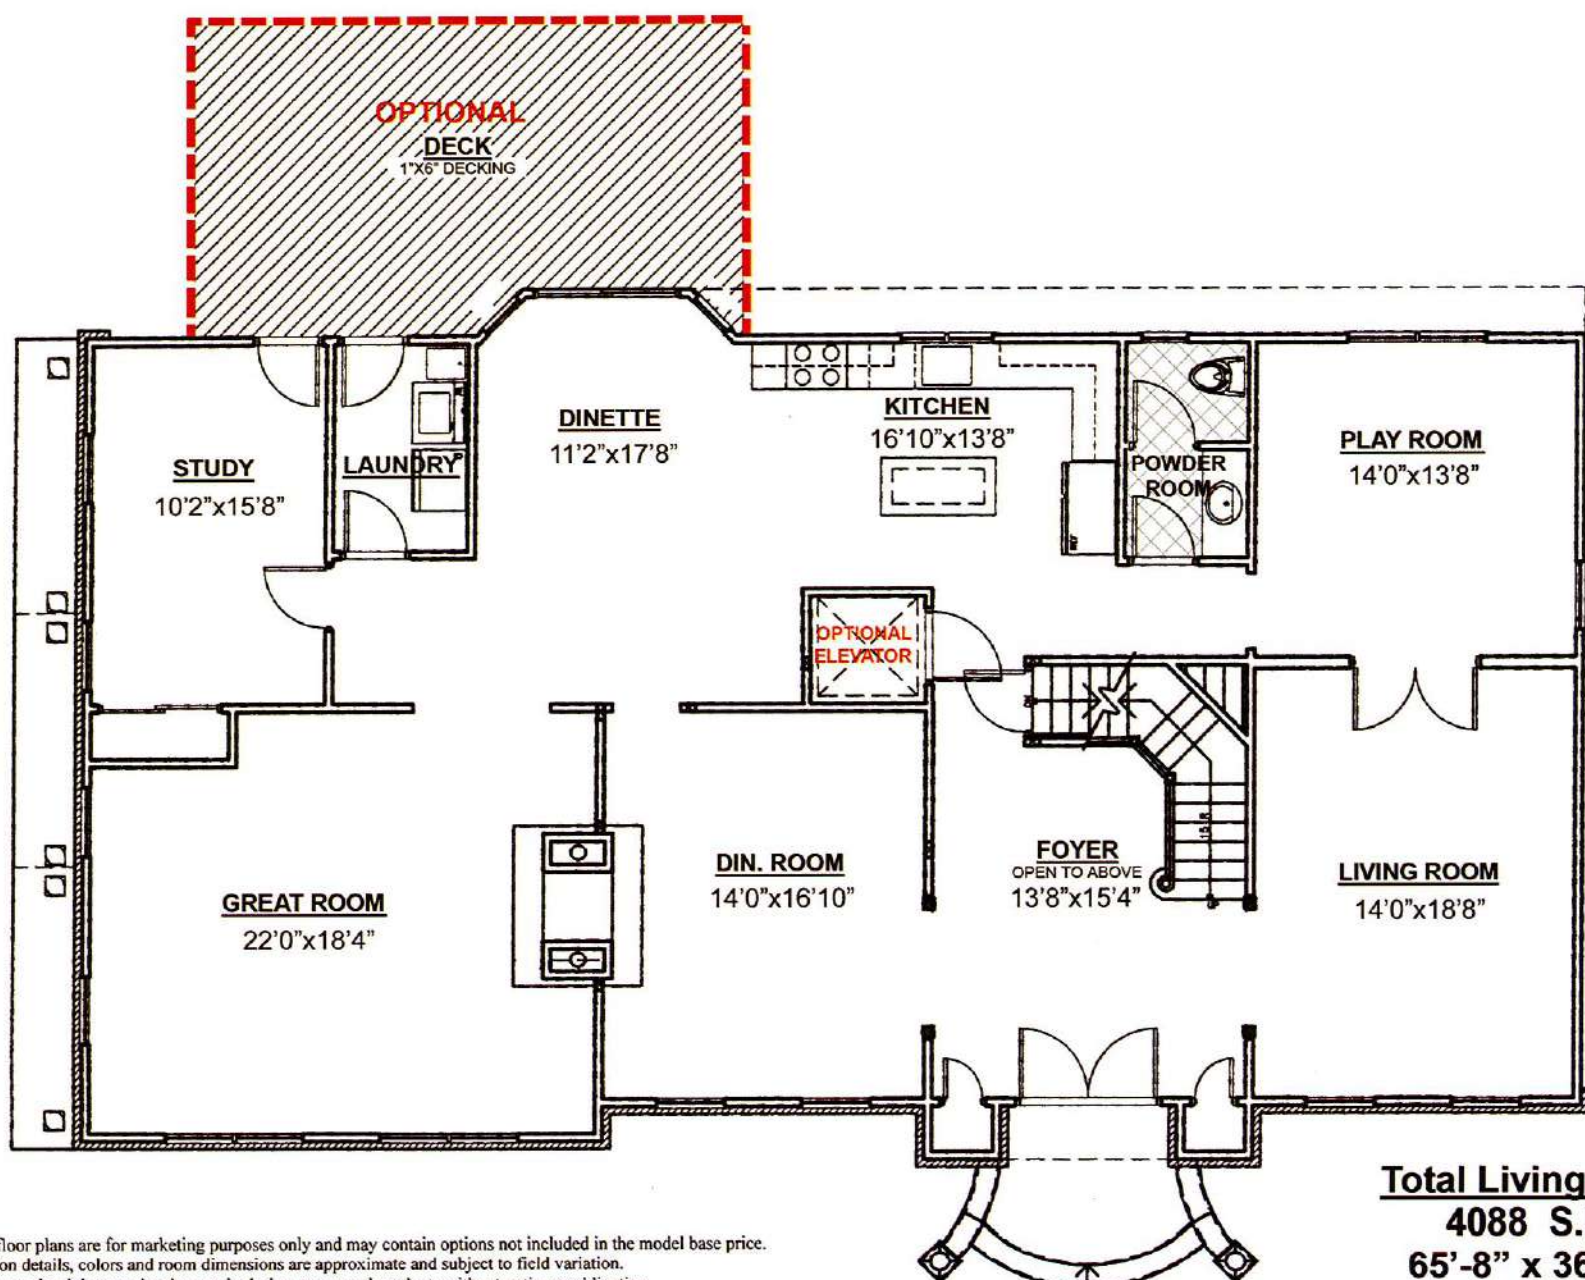

The Princeton

Artist Rendering

SCENIC RIDGE
At Lopatcong

**4 Bedrooms
2 1/2 Baths**

The Princeton

**Total Living Area
4088 S.F.
65'-8" x 36'-2"**

These floor plans are for marketing purposes only and may contain options not included in the model base price. Elevation details, colors and room dimensions are approximate and subject to field variation. We reserve the right to make changes in design, terms and products without notice or obligation.