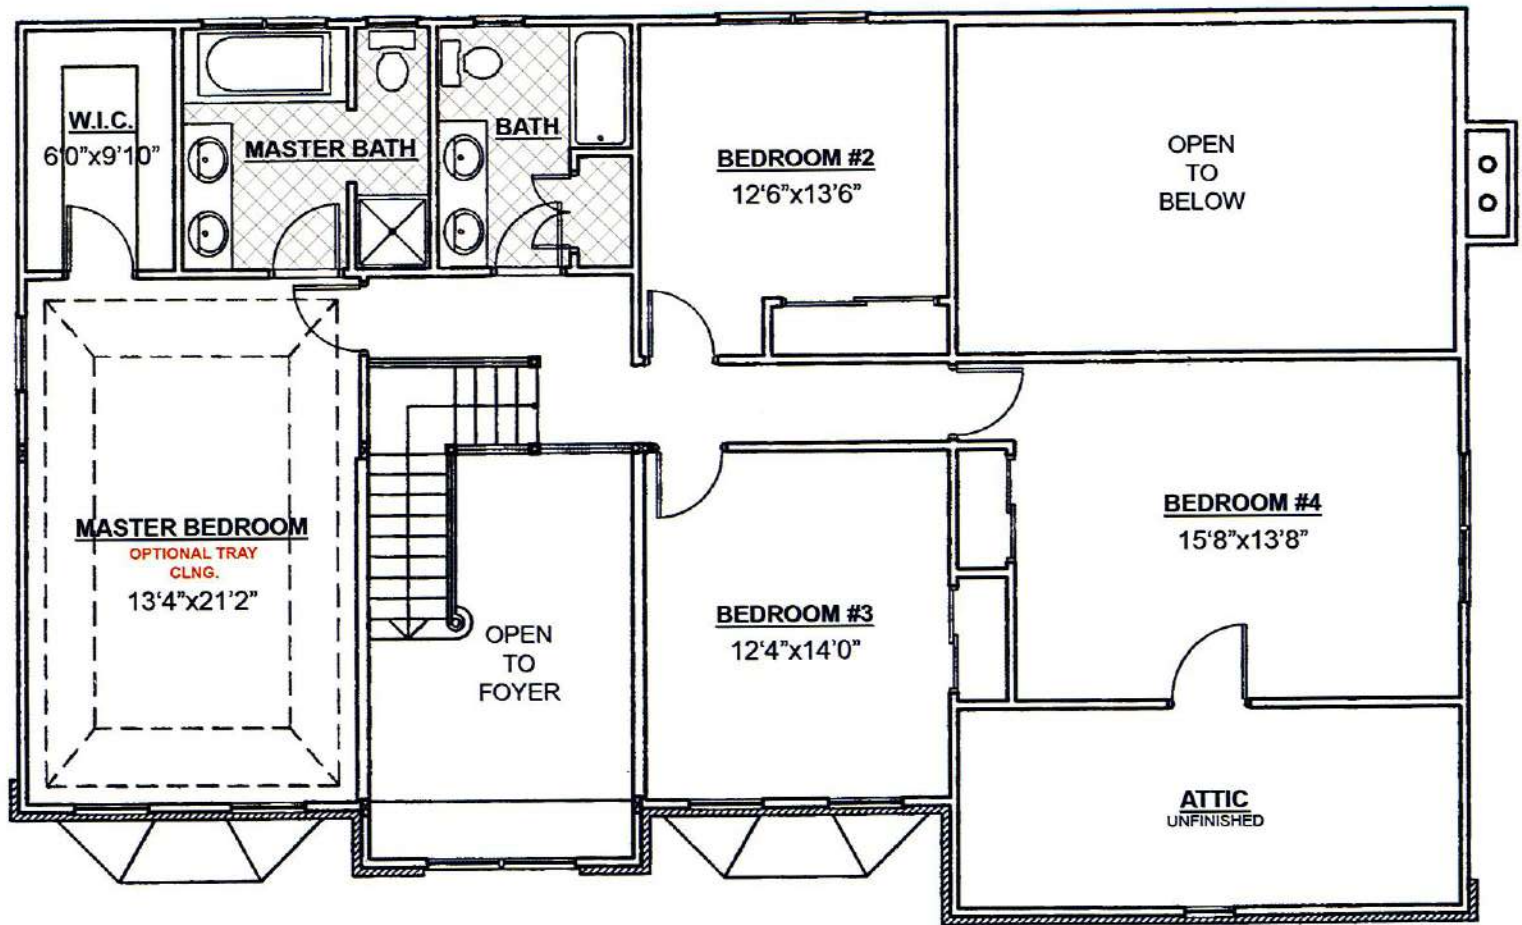

The Drew

Artist Rendering

SCENIC RIDGE
At Lopatcong

**4 Bedrooms
2 1/2 Baths**

The Drew

These floor plans are for marketing purposes only and may contain options not included in the model base price. Elevation details, colors and room dimensions are approximate and subject to field variation. We reserve the right to make changes in design, terms and products without notice or obligation.

**Total Living Area
2886 S.F.
58'-8" x 36'-6"**