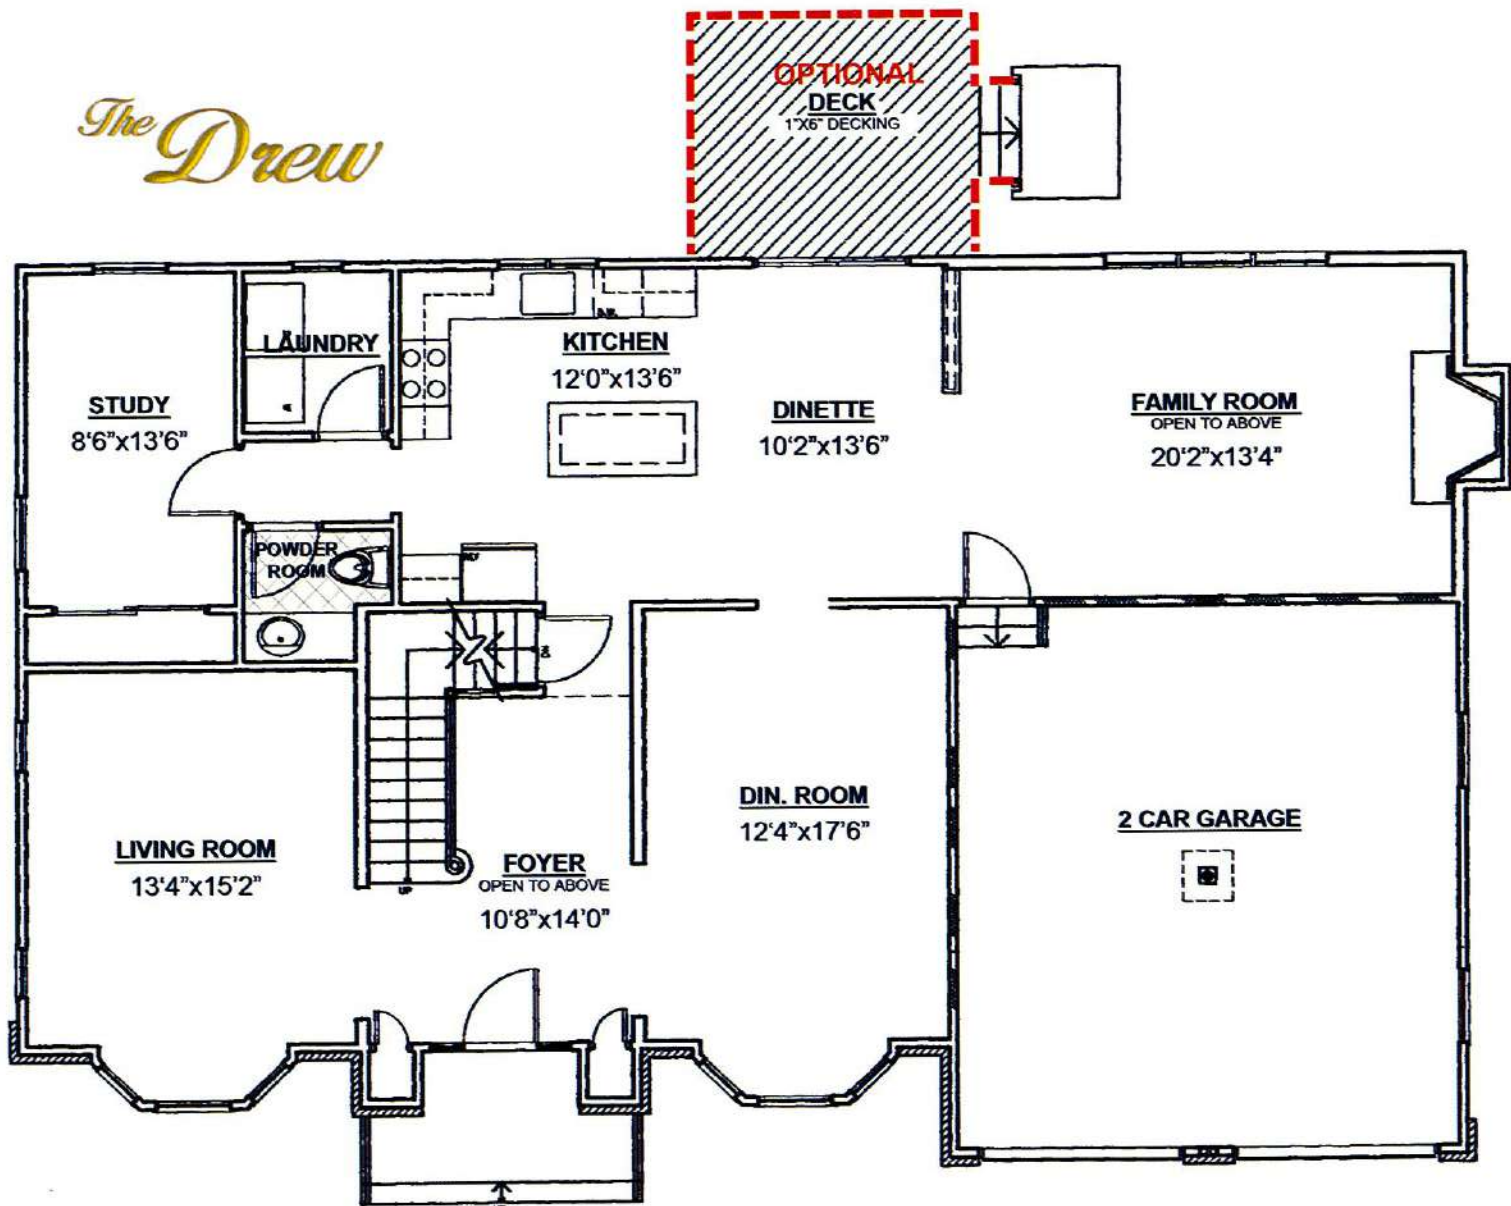

The Drew

Artist Rendering

SCENIC RIDGE
At Lopatcong

**4 Bedrooms
2 1/2 Baths**

The Drew

These floor plans are for marketing purposes only and may contain options not included in the model base price. Elevation details, colors and room dimensions are approximate and subject to field variation. We reserve the right to make changes in design, terms and products without notice or obligation.

**Total Living Area
2886 S.F.
58'-8" x 36'-6"**