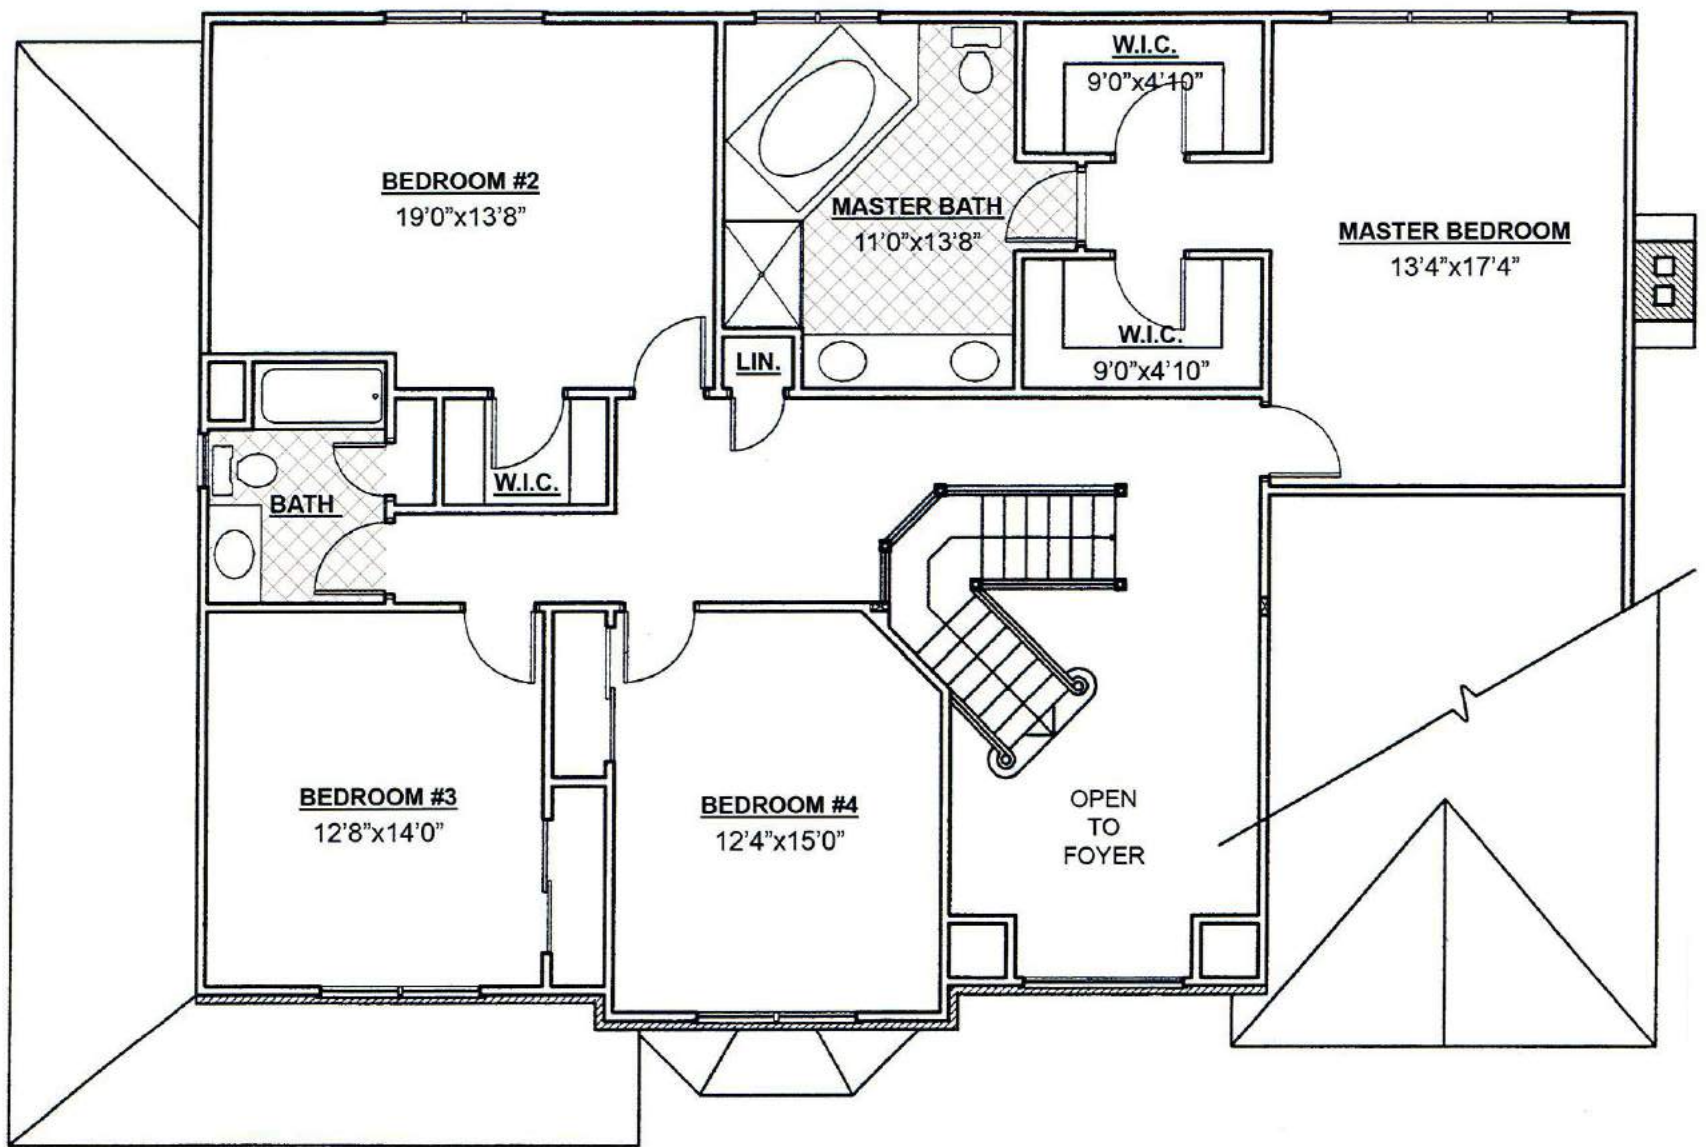

# *The Bentley*

*Artist Rendering*

**SCENIC RIDGE**  
*At Lopatcong*

**4 Bedrooms  
2 1/2 Baths**

*The Bentley*

**Total Living Area  
3747 S.F.  
60'-0" x 39'-4"**

These floor plans are for marketing purposes only and may contain options not included in the model base price. Elevation details, colors and room dimensions are approximate and subject to field variation. We reserve the right to make changes in design, terms and products without notice or obligation.