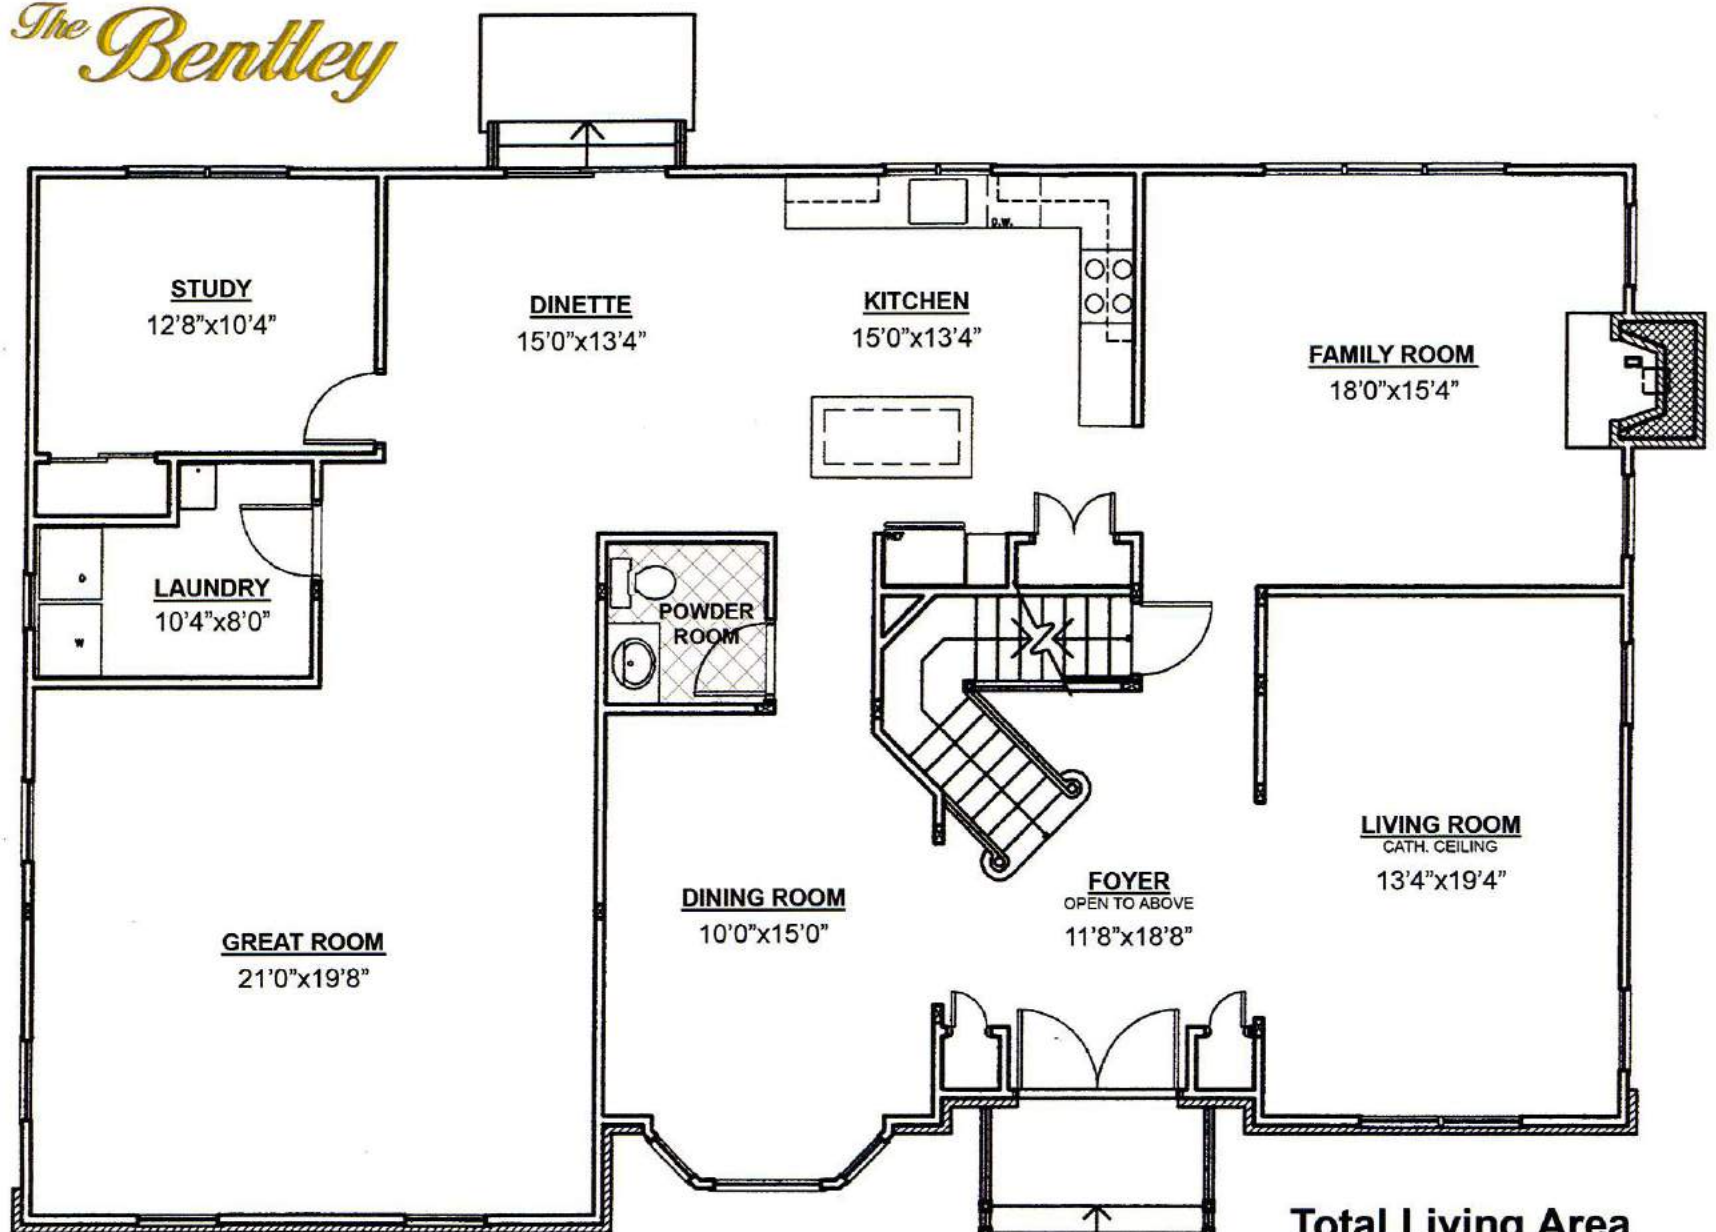

# *The Bentley*

*Artist Rendering*

**SCENIC RIDGE**  
*At Lopatcong*

**4 Bedrooms  
2 1/2 Baths**

*The Bentley*

**Total Living Area  
3747 S.F.  
60'-0" x 39'-4"**

These floor plans are for marketing purposes only and may contain options not included in the model base price. Elevation details, colors and room dimensions are approximate and subject to field variation. We reserve the right to make changes in design, terms and products without notice or obligation.