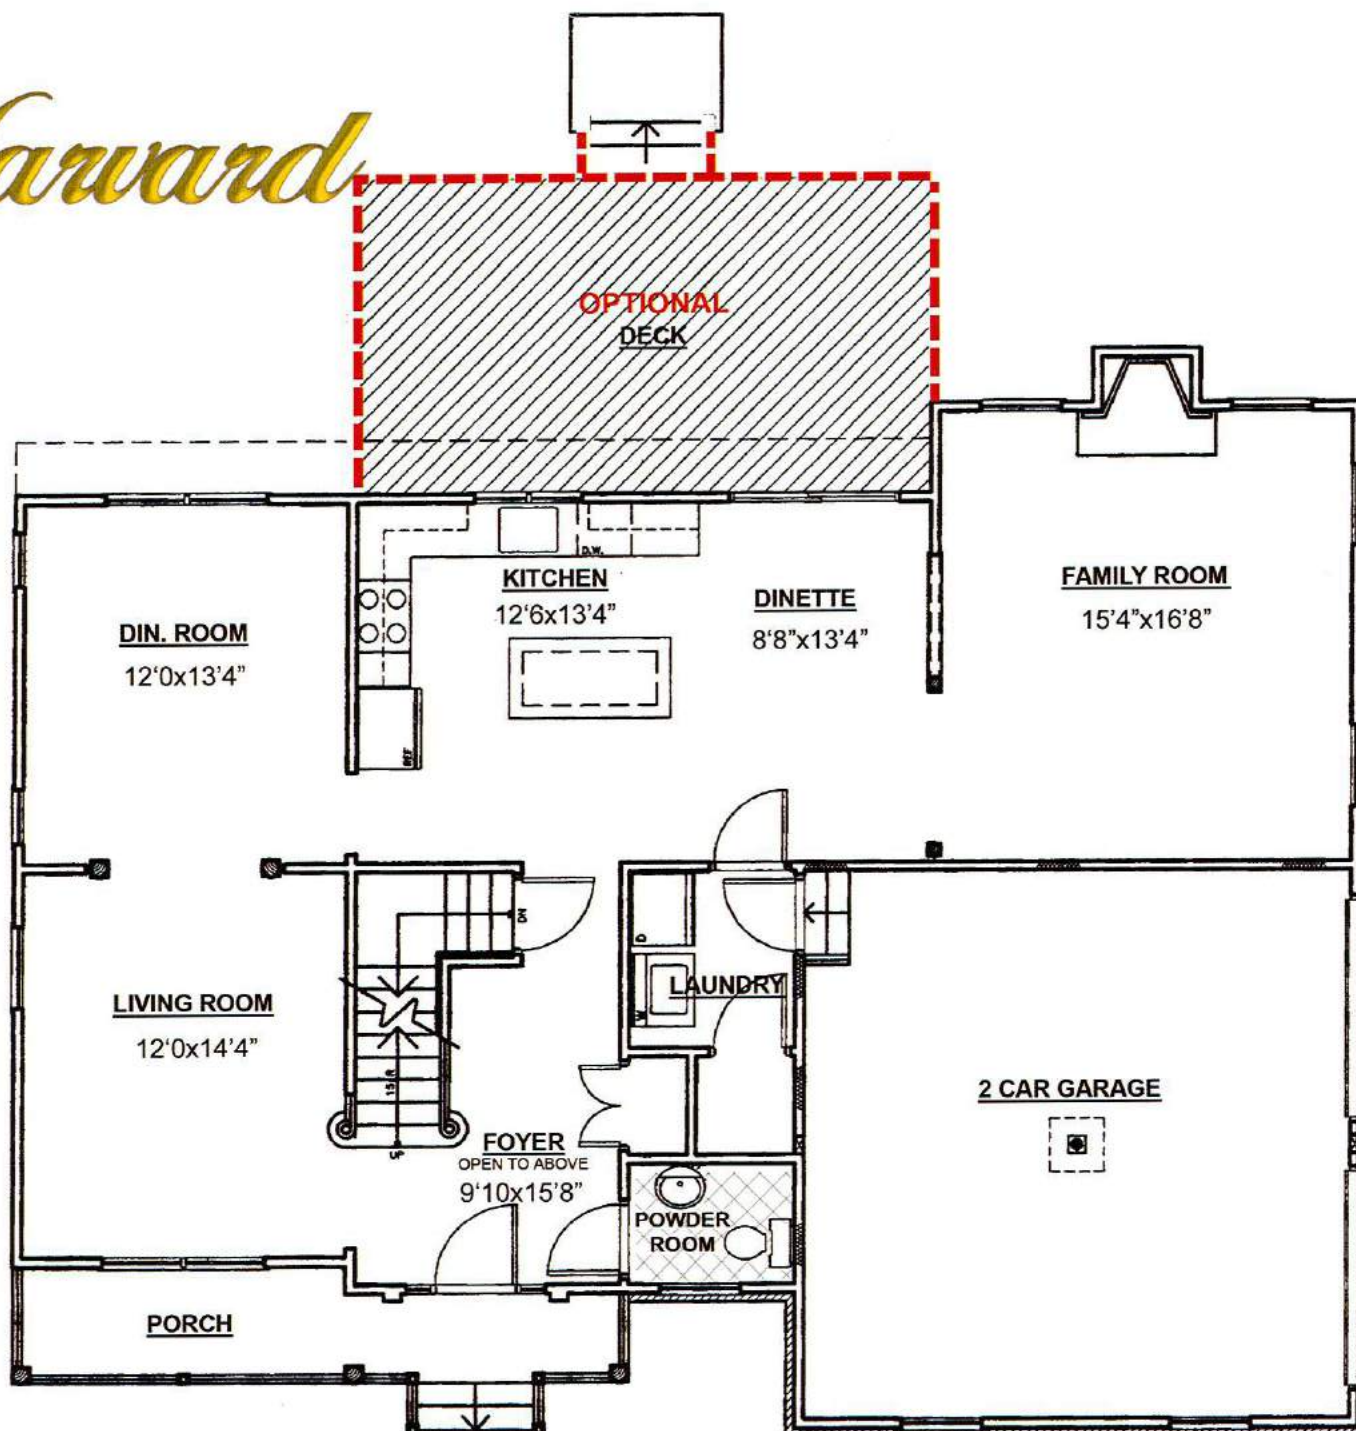

# The Harvard

• SCENIC RIDGE •

At Lopatcong

Artist Rendering

**4 Bedrooms**  
**2 1/2 Baths**

*The Harvard*

**Total Living Area**  
**2789 S.F.**  
**50'-0" x 38'-0"**

These floor plans are for marketing purposes only and may contain options not included in the model base price.  
 Elevation details, colors and room dimensions are approximate and subject to field variation.  
 We reserve the right to make changes in design, terms and products without notice or obligation.