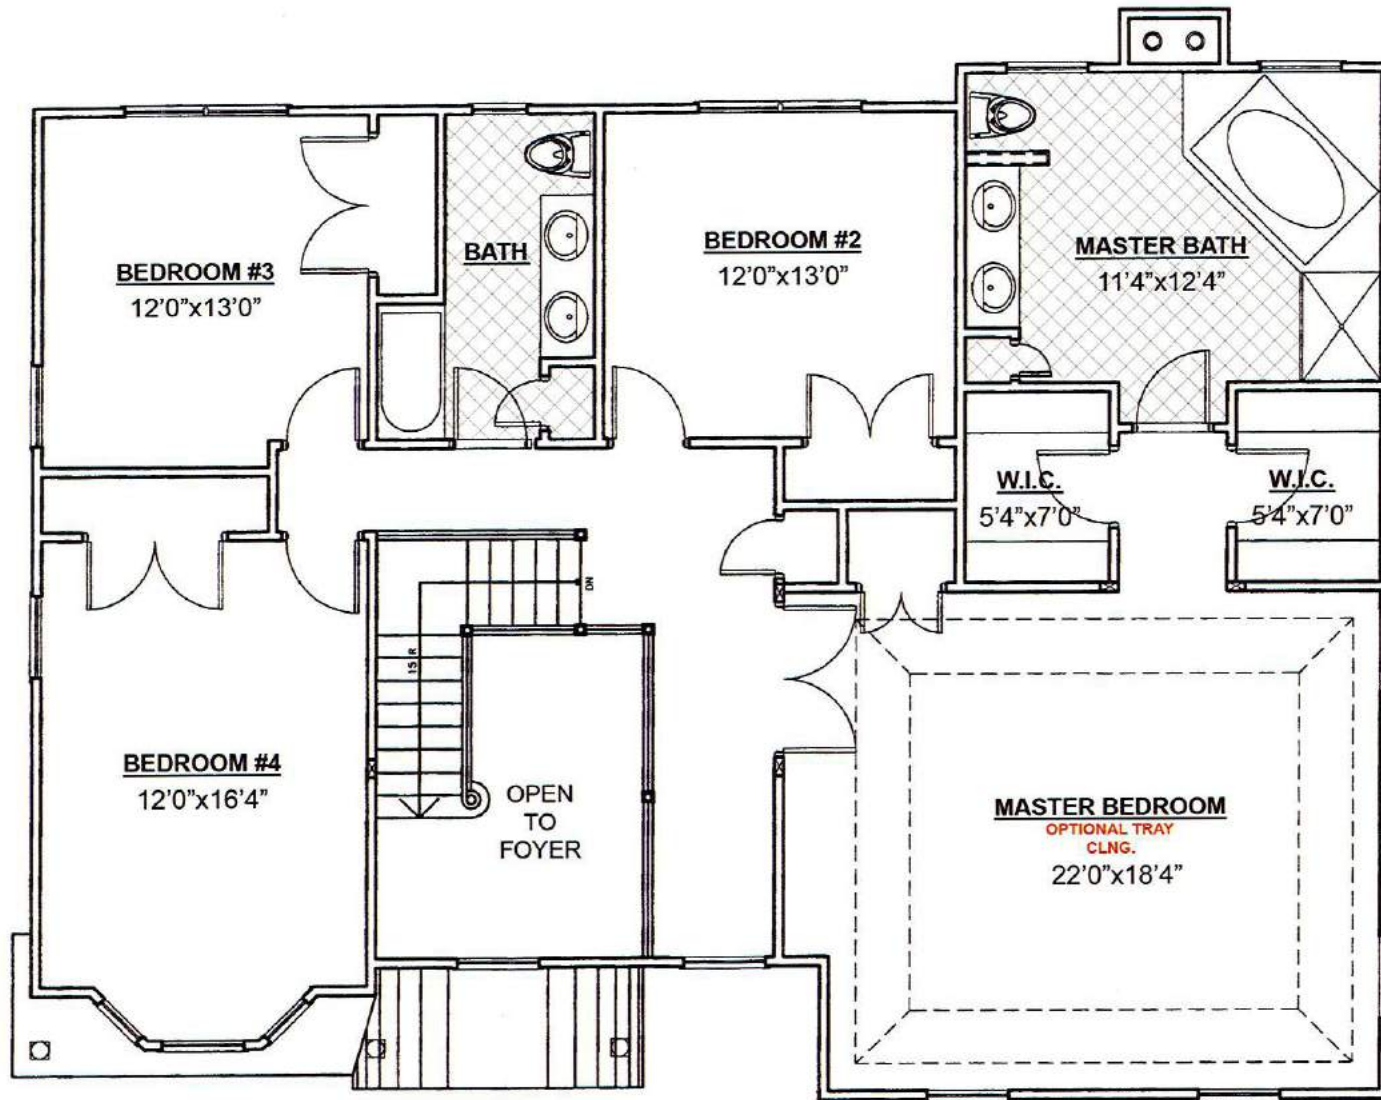

# The Harvard

• SCENIC RIDGE •

At Lopatcong

Artist Rendering

**4 Bedrooms**  
**2 1/2 Baths**

*The Harvard*

**Total Living Area**  
**2789 S.F.**  
**50'-0" x 38'-0"**

These floor plans are for marketing purposes only and may contain options not included in the model base price.  
 Elevation details, colors and room dimensions are approximate and subject to field variation.  
 We reserve the right to make changes in design, terms and products without notice or obligation.