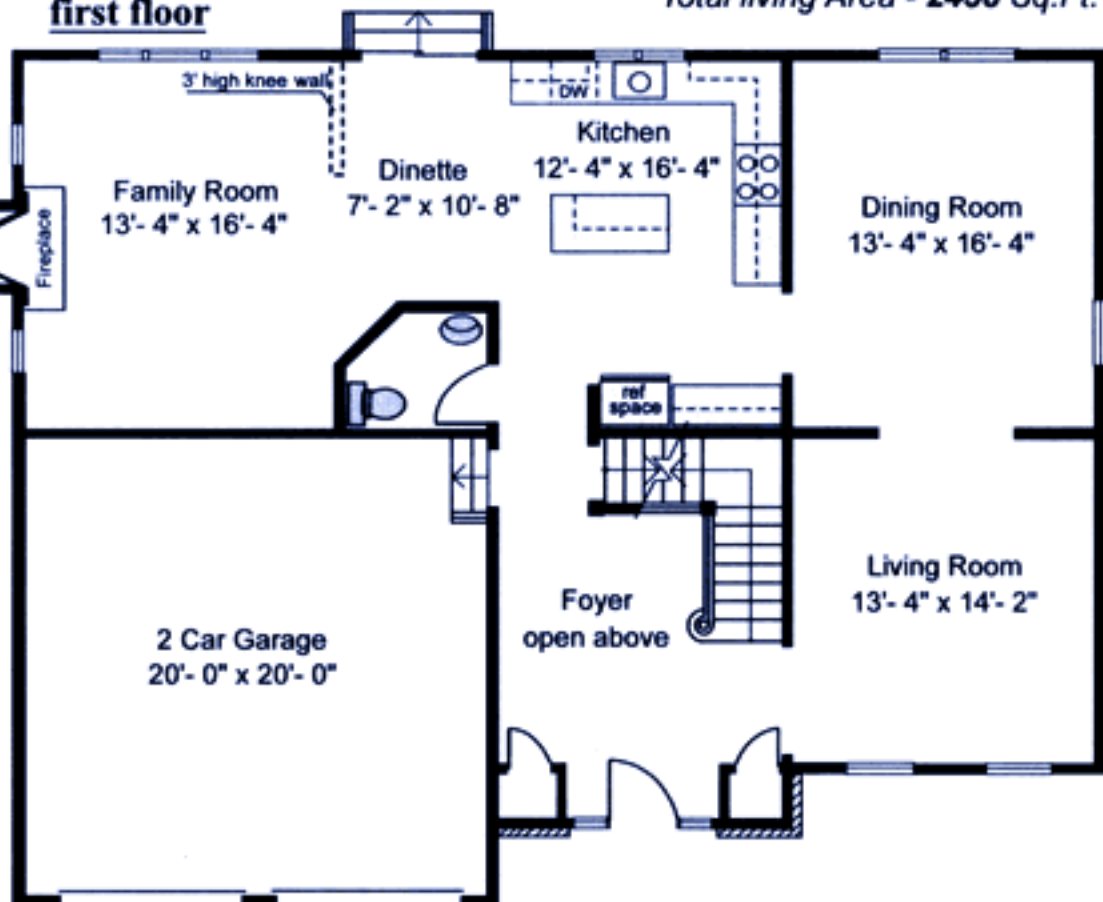

# The Lexington

Total living Area - 2458 Sq.Ft.

## first floor

## second floor