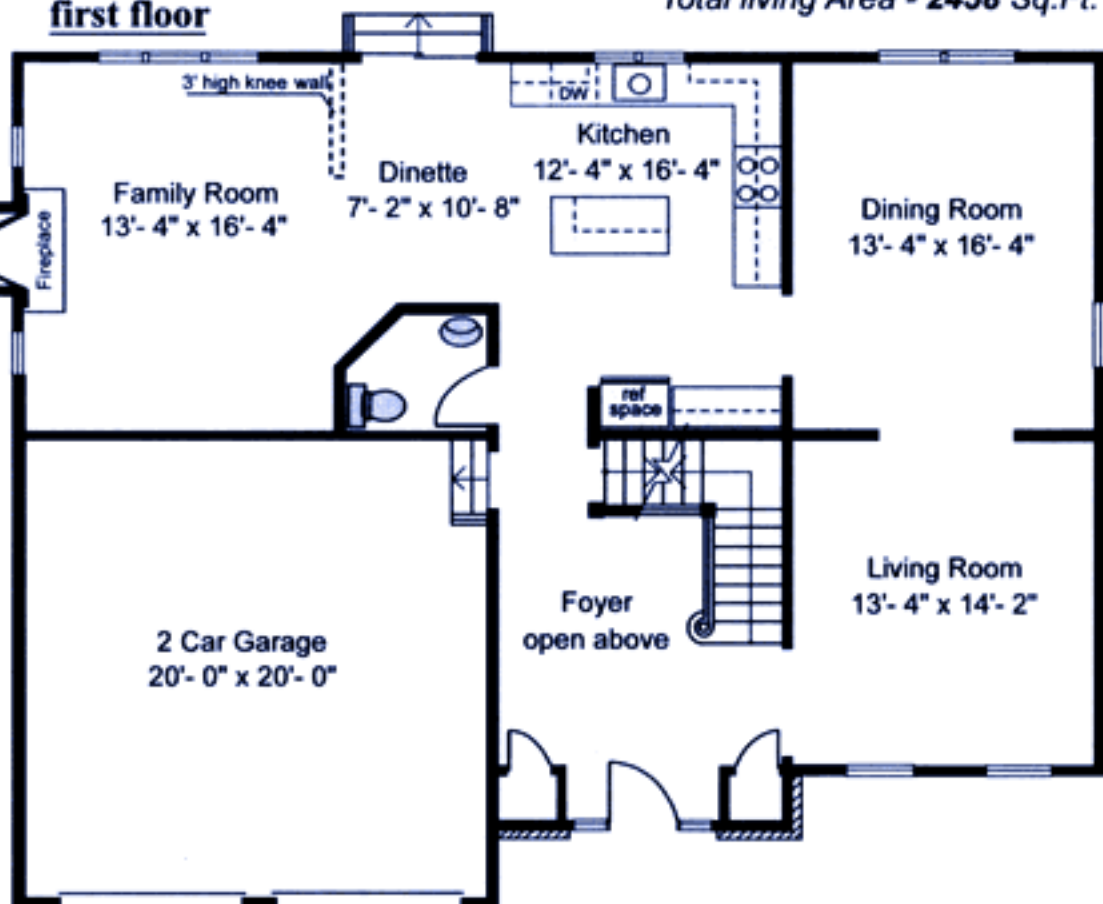

The Lexington

Total living Area - 2458 Sq.Ft.

first floor

second floor