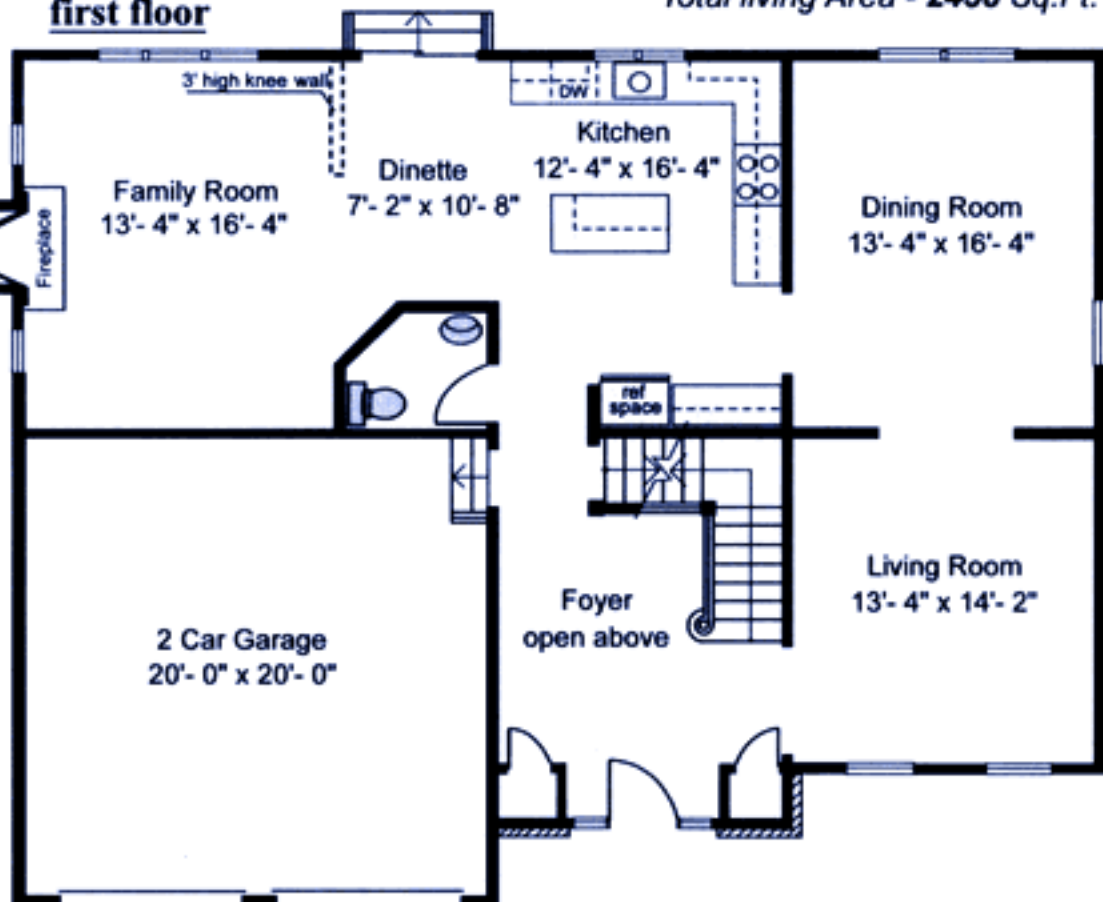

The Lexington

Total living Area - 2458 Sq.Ft.

first floor

second floor